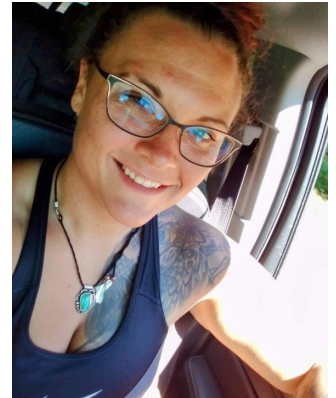

MISSING PERSON

Ashley Carlson

Age when missing: 33

Missing: September 23, 2021

Sex: Female

Race: White

Hair Color: Brown w/purple highlights

Eye Color: Hazel

Height: 5'9"

Weight: 217 lbs.

Missing From: Burnett County, WI

The Burnett County Sheriff's Office and the Pine County Sheriff's Office, MN, are requesting the public's assistance in locating a missing woman. Ashley Carlson, age 33, is 5'9", 217 lbs., with brown/auburn hair and hazel eyes. Her hair may have been dyed purple or have purple highlights. She was last seen east of Hinckley, MN, on Thursday, September 23, 2021. She does not have any personal belongings with her.