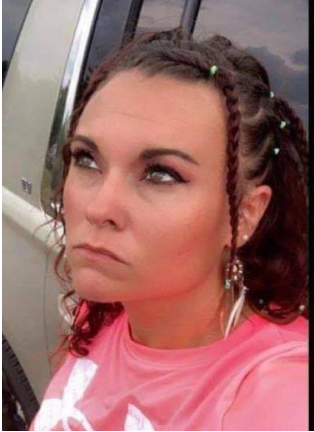

MISSING PERSON

Ashley Carlson

Age when missing: 33

Missing: September 23, 2021

Sex: Female

Race: White

Hair Color: Brown w/purple highlights

Eye Color: Hazel

Height: 5'9"

Weight: 217 lbs.

Missing From: Burnett County, WI

The Burnett County Sheriff's Office and the Pine County Sheriff's Office, MN, are requesting the public's assistance in locating a missing woman. Ashley Carlson, age 33, is 5'9", 217 lbs., with brown/auburn hair and hazel eyes. Her hair may have been dyed purple or have purple highlights. She was last seen east of Hinckley, MN, on Thursday, September 23, 2021. She does not have any personal belongings with her.