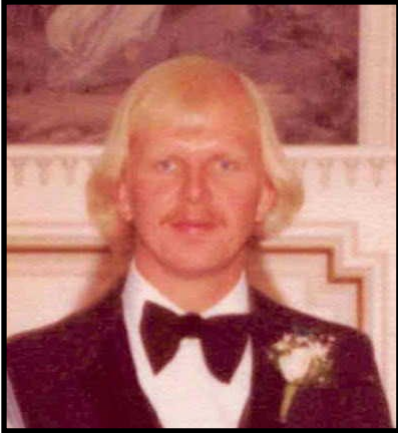

# MISSING PERSON

## Douglas Nowak

**Date Missing:** June 9, 1985  
**Age:** 29  
**Sex:** Male  
**Race:** White  
**Hair Color:** Blonde  
**Eye Color:** Blue  
**Height:** 6'1"  
**Weight:** 185 lbs.  
**Missing From:** Milwaukee, WI

Age Progression Photos

Douglas was reported missing by his mother from Milwaukee, WI. Douglas suffered from mental health issues when he went missing. Douglas may have traveled to Adams County in Wisconsin, Minnesota or Canada.