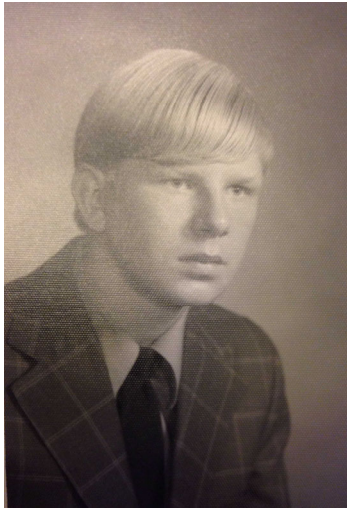

Missing Adult

Douglas Nowak

DOB: 06/18/2955
Missing: June 9, 1985
Age: 29
Sex: Male
Race: White
Hair Color: Blonde
Eye Color: Blue
Height: 6' 01"
Weight: 185
Missing From: Milwaukee,

Douglas was reported missing by his mother from Milwaukee, WI. Douglas suffered from mental health issues when he went missing. Douglas may have traveled to Adams County in Wisconsin, Minnesota or Canada.