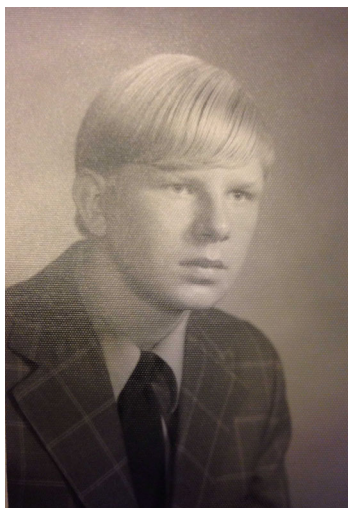

Missing Adult

Douglas A. Nowak

Missing: June 9, 1985
Age When Missing: 29
Sex: Male
Race: White
Hair Color: Blonde
Eye Color: Blue
Height: 6' 01"
Weight: 185
Missing From: Milwaukee, WI

Douglas was reported missing by his mother from Milwaukee, WI. Douglas suffered from mental health issues when he went missing. Douglas may have traveled to Adams County in Wisconsin, Minnesota or Canada.