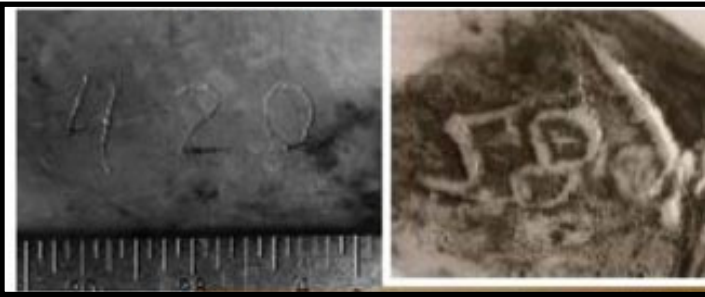

## Westby, Vernon County, WI

Forensic Artist's Reconstruction

**Date Found:** May 4, 1982  
**Sex:** Female  
**Race:** 50-63  
**Hair Color:** Brown/Graying  
**Eye Color:** Blue  
**Height:** 5'5"  
**Weight:** 150 lbs.  
**Location Found:** Westby, WI

Actual Photo of Victim

Numbers on dentures

Buttons from coat

Inside of coat

The victim was located on May 4, 1984 dumped along Old Line Road, approximately 6 miles from Westby. The perpetrator made no attempt to hide the body. Both of the victim's hands were severed at the wrist and have not been located. A yellow two door compact vehicle was seen in the vicinity. The victim was wearing full dentures with numbers 420 or 4-20 inscribed and 289 in raised lettering.

**Law enforcement recently received a credible lead that the victim likely lived in and may be from the states of Arizona or New Mexico.**

**ANYONE HAVING INFORMATION SHOULD CONTACT**

**Verona County Sheriff's Department at (608) 637-2123**